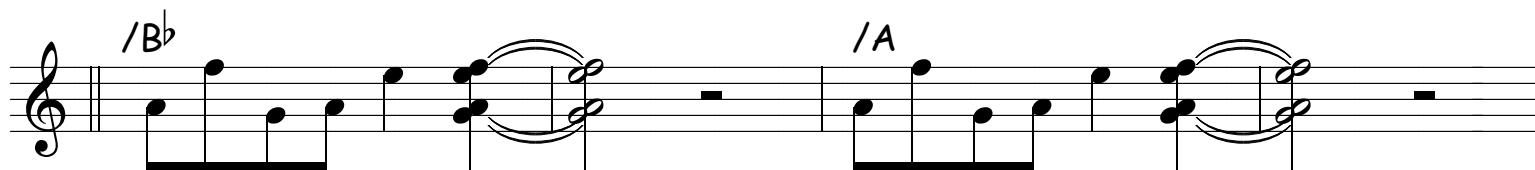

Spazio Aperto

By Bill Hart

Intro-8 bars Drums Only

♩ 1st & 3rd time through A section- Play chords first 8 bars, melody 2nd 8 bars

Spazio Aperto

By Bill Hart

Solo

Dm⁹ Dm⁹ D⁷