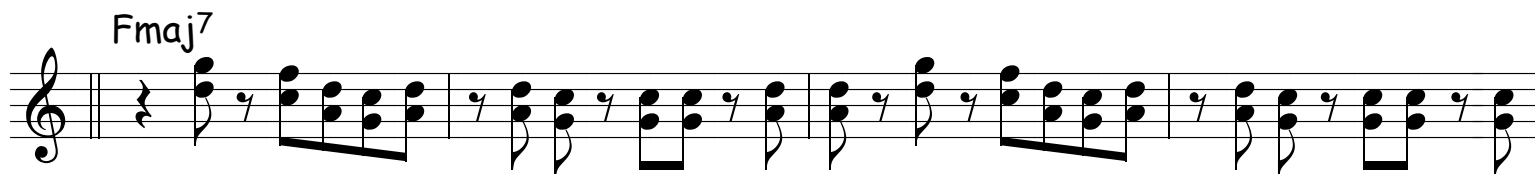

Spazio Aperto

By Bill Hart

Intro-8 bars Drums Only

♩ 1st & 3rd time through A section- Play chords first 8 bars, melody 2nd 8 bars

Spazio Aperto

By Bill Hart

Solo

Dm⁹ Dm⁹ D⁷