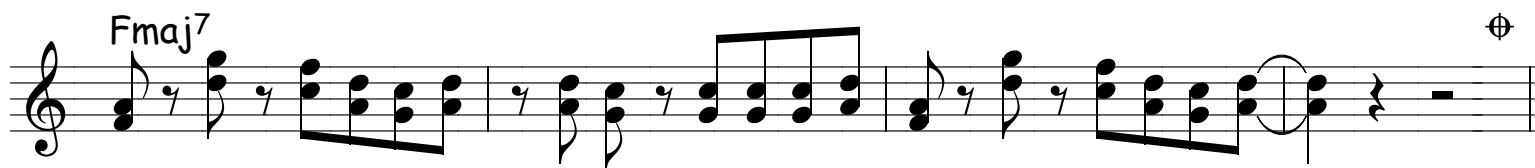

Spazio Aperto

By Bill Hart

Intro-8 bars Drums Only

♩ 1st & 3rd time through A section- Play chords first 8 bars, melody 2nd 8 bars

Spazio Aperto

By Bill Hart

Solo

Dm⁹ Dm⁹ D⁷