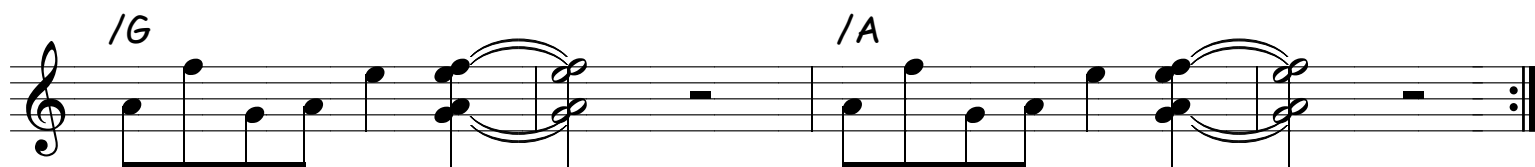

Spazio Aperto

By Bill Hart

Intro-8 bars Drums Only

♩ 1st & 3rd time through A section- Play chords first 8 bars, melody 2nd 8 bars

Spazio Aperto

By Bill Hart

Solo

Dm⁹ Dm⁹ D⁷